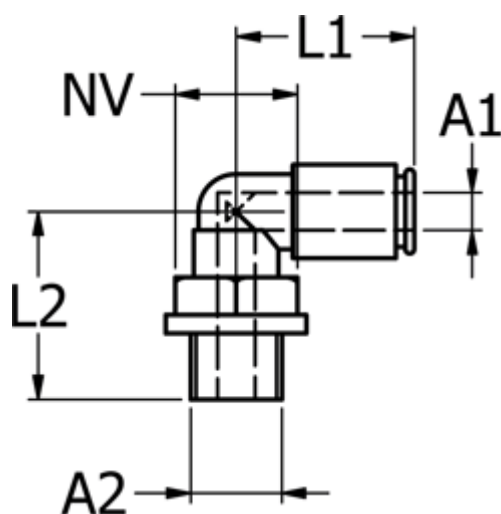

Article number: 58675401212

Description: Metal fitting 754.012-12, Ø12 - G 1/2"
Push-in elbow

Measures

Ext. hose diameter A1	= 12
L1	= 30
L2	= 30.7
NV	= 22
Thread A2	= G 1/2"